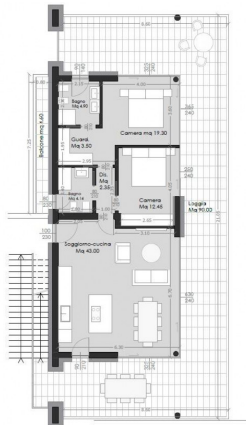

- Surface area: 102 m<sup>2</sup>
- Rooms: 2
- Bathrooms: 2
- Large loggia of 90 sqm
- Roof terrace of 185 sqm, ideal for mini pool and relaxation areas
- Private garage of 20 sqm

The penthouse, located on the second and last floor, boasts a bright open plan living area with large windows that offer panoramic views of the lake. The sleeping area comprises two spacious double bedrooms, including a master suite with wardrobe and en-suite bathroom, as well as a service bathroom.

**Age Construction:** 2025

**Balconies:** Present

**Terrace:** Present, 185 sq.m.

**Garden:** Private

**Kitchen:** Exposed Kitchen

**Box:** Single, 20 sq.m.

## Features

Terrace: 185  $\square$

Tv Antenna: Condominium

Air-Conditioned

Parquet

Telephone System

Wiring: Up to standard

Sanitary Suspended

Pianta piano secondo - scala 1:100

Pianta piano terrazza - scala 1:100