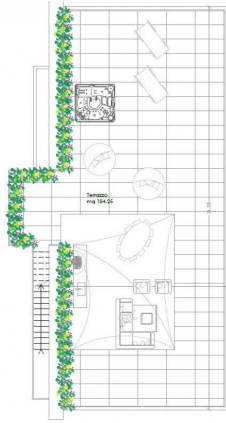

- Surface area: 102 m²
- Rooms: 2
- Bathrooms: 2
- Large loggia of 90 sqm
- Roof terrace of 185 sqm, ideal for mini pool and relaxation areas
- Private garage of 20 sqm

The penthouse, located on the second and last floor, boasts a bright open plan living area with large windows that offer panoramic views of the lake. The sleeping area comprises two spacious double bedrooms, including a master suite with wardrobe and en-suite bathroom, as well as a service bathroom.

Features

Terrace: 185 □	Tv Antenna: Condominium	Air-Conditioned
Parquet	Telephone System	Wiring: Up to standard
Sanitary Suspended	Jacuzzi	Shower
Aluminum Frames	Predisposition for Alarm	Safe-Deposit Box
Pool	Lake view	

Nearby

Gyms	Spa	Football Fields	Fitness Centers
Tennis Courts	Playgrounds	Public Transport	Kindergarten
Elementary Schools	Schools	High Schools	Cafe
Post Offices	Shopping Centers	Municipal Offices	

Pianta piano secondo - scala 1:100