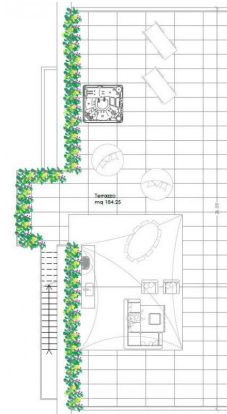

- Surface area: 102 m<sup>2</sup>
- Rooms: 2
- Bathrooms: 2
- Large loggia of 90 sqm
- Roof terrace of 185 sqm, ideal for mini pool and relaxation areas
- Private garage of 20 sqm

The penthouse, located on the second and last floor, boasts a bright open plan living area with large windows that offer panoramic views of the lake. The sleeping area comprises two spacious double bedrooms, including a master suite with wardrobe and en-suite bathroom, as well as a service bathroom.

Pianta piano secondo - scala 1:100

Pianta piano terrazza - scala 1:100