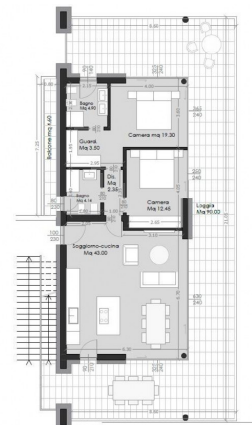

Pianta piano secondo - scala 1:100